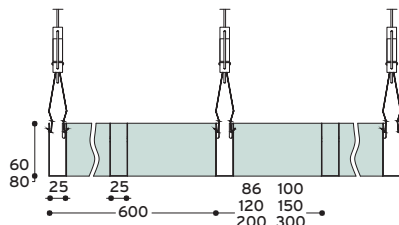

base 25 h 60 **OS3 OPEN CELL SYSTEM**

base 25 h 80

PANEL PANNELLO

600 x 600 mm

prepainted aluminium
alluminio preverniciato
thk sp. 0.5 - 0.6

BASE 25 · H 60 mm

code codice mesh maglia

OS 2001	86x86x60 mm
OS 2002	100x100x60 mm
OS 2003	120x120x60 mm
OS 2004	150x150x60 mm
OS 2005	200x200x60 mm
OS 2006	300x300x60 mm

BASE 25 · H 80 mm

code codice mesh maglia

OS 2101	86x86x80 mm
OS 2102	100x100x80 mm
OS 2103	120x120x80 mm
OS 2104	150x150x80 mm
OS 2105	200x200x80 mm
OS 2106	300x300x80 mm

GRID SYSTEM STRUTTURA

· OS3 SYSTEM

1

grille panel
pannello grigliato
600x600 mm

2

OS P1800 main runner
profilo portante
25x60x1800 mm
25x80x1800 mm
0.98 ml/mq

3

OS I600 cross tee
profilo intermedio
25x60x600 mm
25x80x600 mm
2,77 ml/mq

4

CML 00004 hanger bracket
attacco di sospensione
0.8 pcs/mq

OS 903 T closing top for grille with hole for spotlight
top di chiusura per griglia con foro per faretto
190x190x35/40/45 mm

OS 803 G joint for grill
giunto per grigliato
0.92 pcs/mq

PERIMETRAL MOLDING > standard length 3000 mm