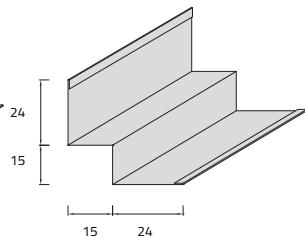

OS 903 T closing top for grille with hole for spotlight
top di chiusura per griglia con foro per faretto
190x190x35/40/45 mm

OS 803 G joint for grill
giunto per grigliato
0.92 pcs/mq

PERIMETRAL MOLDING > standard length 3000 mm

20 X 24

CP10 aluminum 0.5/0.6 mm
A3000 steel 0.5/0.6 mm

24 X 40

CP20 aluminum 0.5/0.6 mm
A3002 steel 0.5/0.6 mm

24 X 24

CP11 aluminum 0.5/0.6 mm
A3001 steel 0.5/0.6 mm

19 X 31

CP30 aluminum 0.5/0.6 mm
A3003 steel 0.5/0.6 mm

24 X 20 X 20 X 24

CW2020 aluminum 0.5/0.6 mm
W3003 steel 0.5/0.6 mm

24 X 15 X 15 X 24

CW1515 aluminum 0.5/0.6 mm
W3004 steel 0.5/0.6 mm

20 X 12 X 12 X 24

CW1210 aluminum 0.5/0.6 mm
W3000 steel 0.5/0.6 mm

25 X 8 X 15 X 15