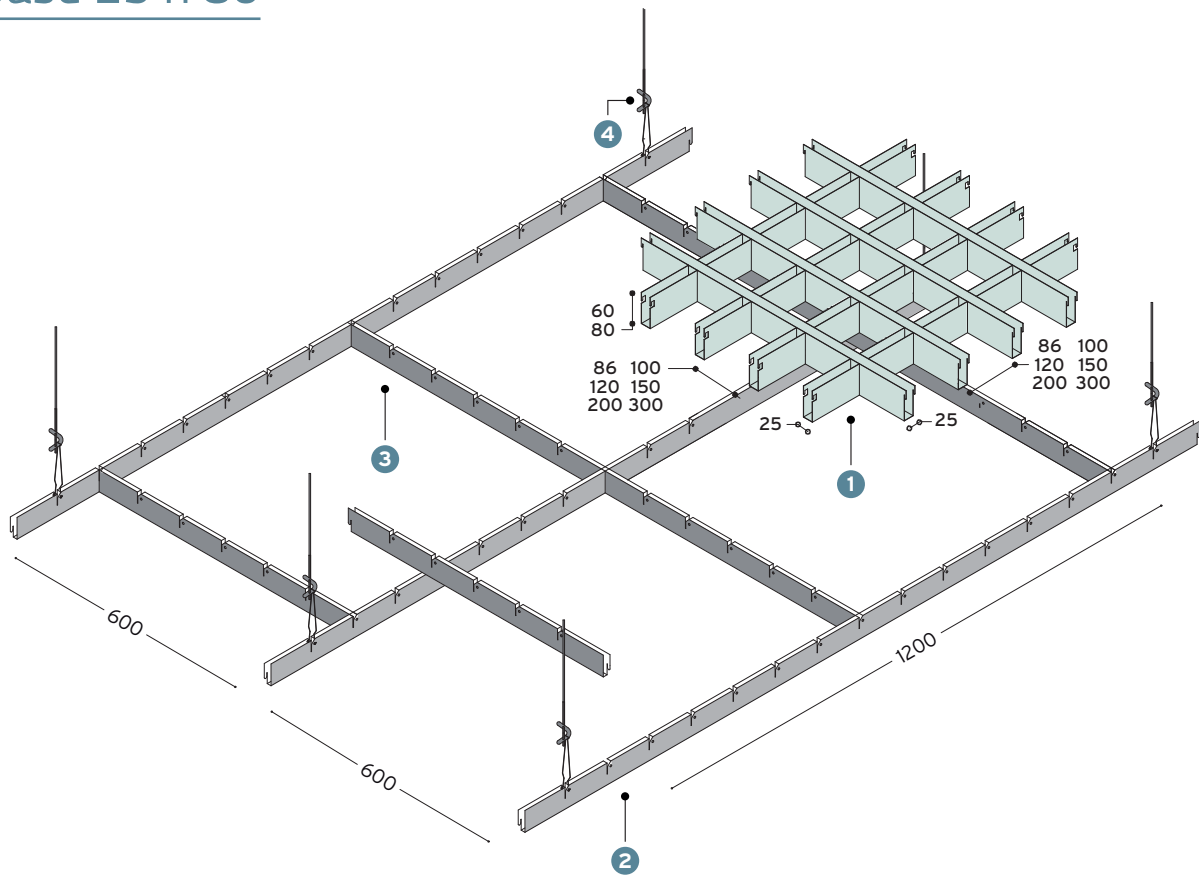

base 25 h 60 **OS3 OPEN CELL SYSTEM**

base 25 h 80

PANEL PANNELLO

600 x 600 mm

prepainted aluminium
alluminio preverniciato
thk sp. 0.5 - 0.6

BASE 25 · H 60 mm

code codice mesh maglia

OS 2001	86x86x60 mm
OS 2002	100x100x60 mm
OS 2003	120x120x60 mm
OS 2004	150x150x60 mm
OS 2005	200x200x60 mm
OS 2006	300x300x60 mm

BASE 25 · H 80 mm

code codice mesh maglia

OS 2101	86x86x80 mm
OS 2102	100x100x80 mm
OS 2103	120x120x80 mm
OS 2104	150x150x80 mm
OS 2105	200x200x80 mm
OS 2106	300x300x80 mm

GRID SYSTEM STRUTTURA

· OS3 SYSTEM

1

grille panel
pannello grigliato
600x600 mm

2

OS P1800 main runner
profilo portante
25x60x1800 mm
25x80x1800 mm
0.98 ml/mq

3

OS I600 cross tee
profilo intermedio
25x60x600 mm
25x80x600 mm
2,77 ml/mq

4

CML 00004 hanger bracket
attacco di sospensione
0.8 pcs/mq

OS 903 T closing top for grille with hole for spotlight
top di chiusura per griglia con foro per faretto
190x190x35/40/45 mm

OS 803 G joint for grill
giunto per grigliato
0.92 pcs/mq

PERIMETRAL MOLDING > standard length 3000 mm