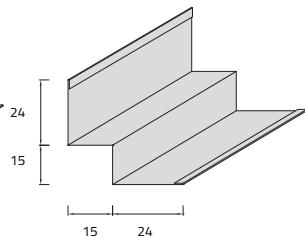

24 X 40

CP20 aluminum 0.5/0.6 mm
A3002 steel 0.5/0.6 mm

24 X 24

CP11 aluminum 0.5/0.6 mm
A3001 steel 0.5/0.6 mm

19 X 31

CP30 aluminum 0.5/0.6 mm
A3003 steel 0.5/0.6 mm

24 X 20 X 20 X 24

CW2020 aluminum 0.5/0.6 mm
W3003 steel 0.5/0.6 mm

24 X 15 X 15 X 24

CW1515 aluminum 0.5/0.6 mm
W3004 steel 0.5/0.6 mm

20 X 12 X 12 X 24

CW1210 aluminum 0.5/0.6 mm
W3000 steel 0.5/0.6 mm

25 X 8 X 15 X 15

CW0815 aluminum 0.5/0.6 mm
W3002 steel 0.5/0.6 mm

COLOURS RANGE