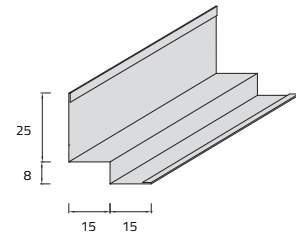

OS 901 T closing top for multi-modular grille
top di chiusura per grigliato multimodulare
190x190x35/40/45 mm

PERIMETRAL MOLDING > standard length 3000 mm

20 X 24

CP10 aluminum 0.5/0.6 mm
A3000 steel 0.5/0.6 mm

24 X 40

CP20 aluminum 0.5/0.6 mm
A3002 steel 0.5/0.6 mm

24 X 24

CP11 aluminum 0.5/0.6 mm
A3001 steel 0.5/0.6 mm

19 X 31

CP30 aluminum 0.5/0.6 mm
A3003 steel 0.5/0.6 mm

24 X 20 X 20 X 24

CW2020 aluminum 0.5/0.6 mm
W3003 steel 0.5/0.6 mm

24 X 15 X 15 X 24

CW1515 aluminum 0.5/0.6 mm
W3004 steel 0.5/0.6 mm

20 X 12 X 12 X 24

CW1210 aluminum 0.5/0.6 mm
W3000 steel 0.5/0.6 mm

25 X 8 X 15 X 15

CW0815 aluminum 0.5/0.6 mm
W3002 steel 0.5/0.6 mm

COLOURS RANGE